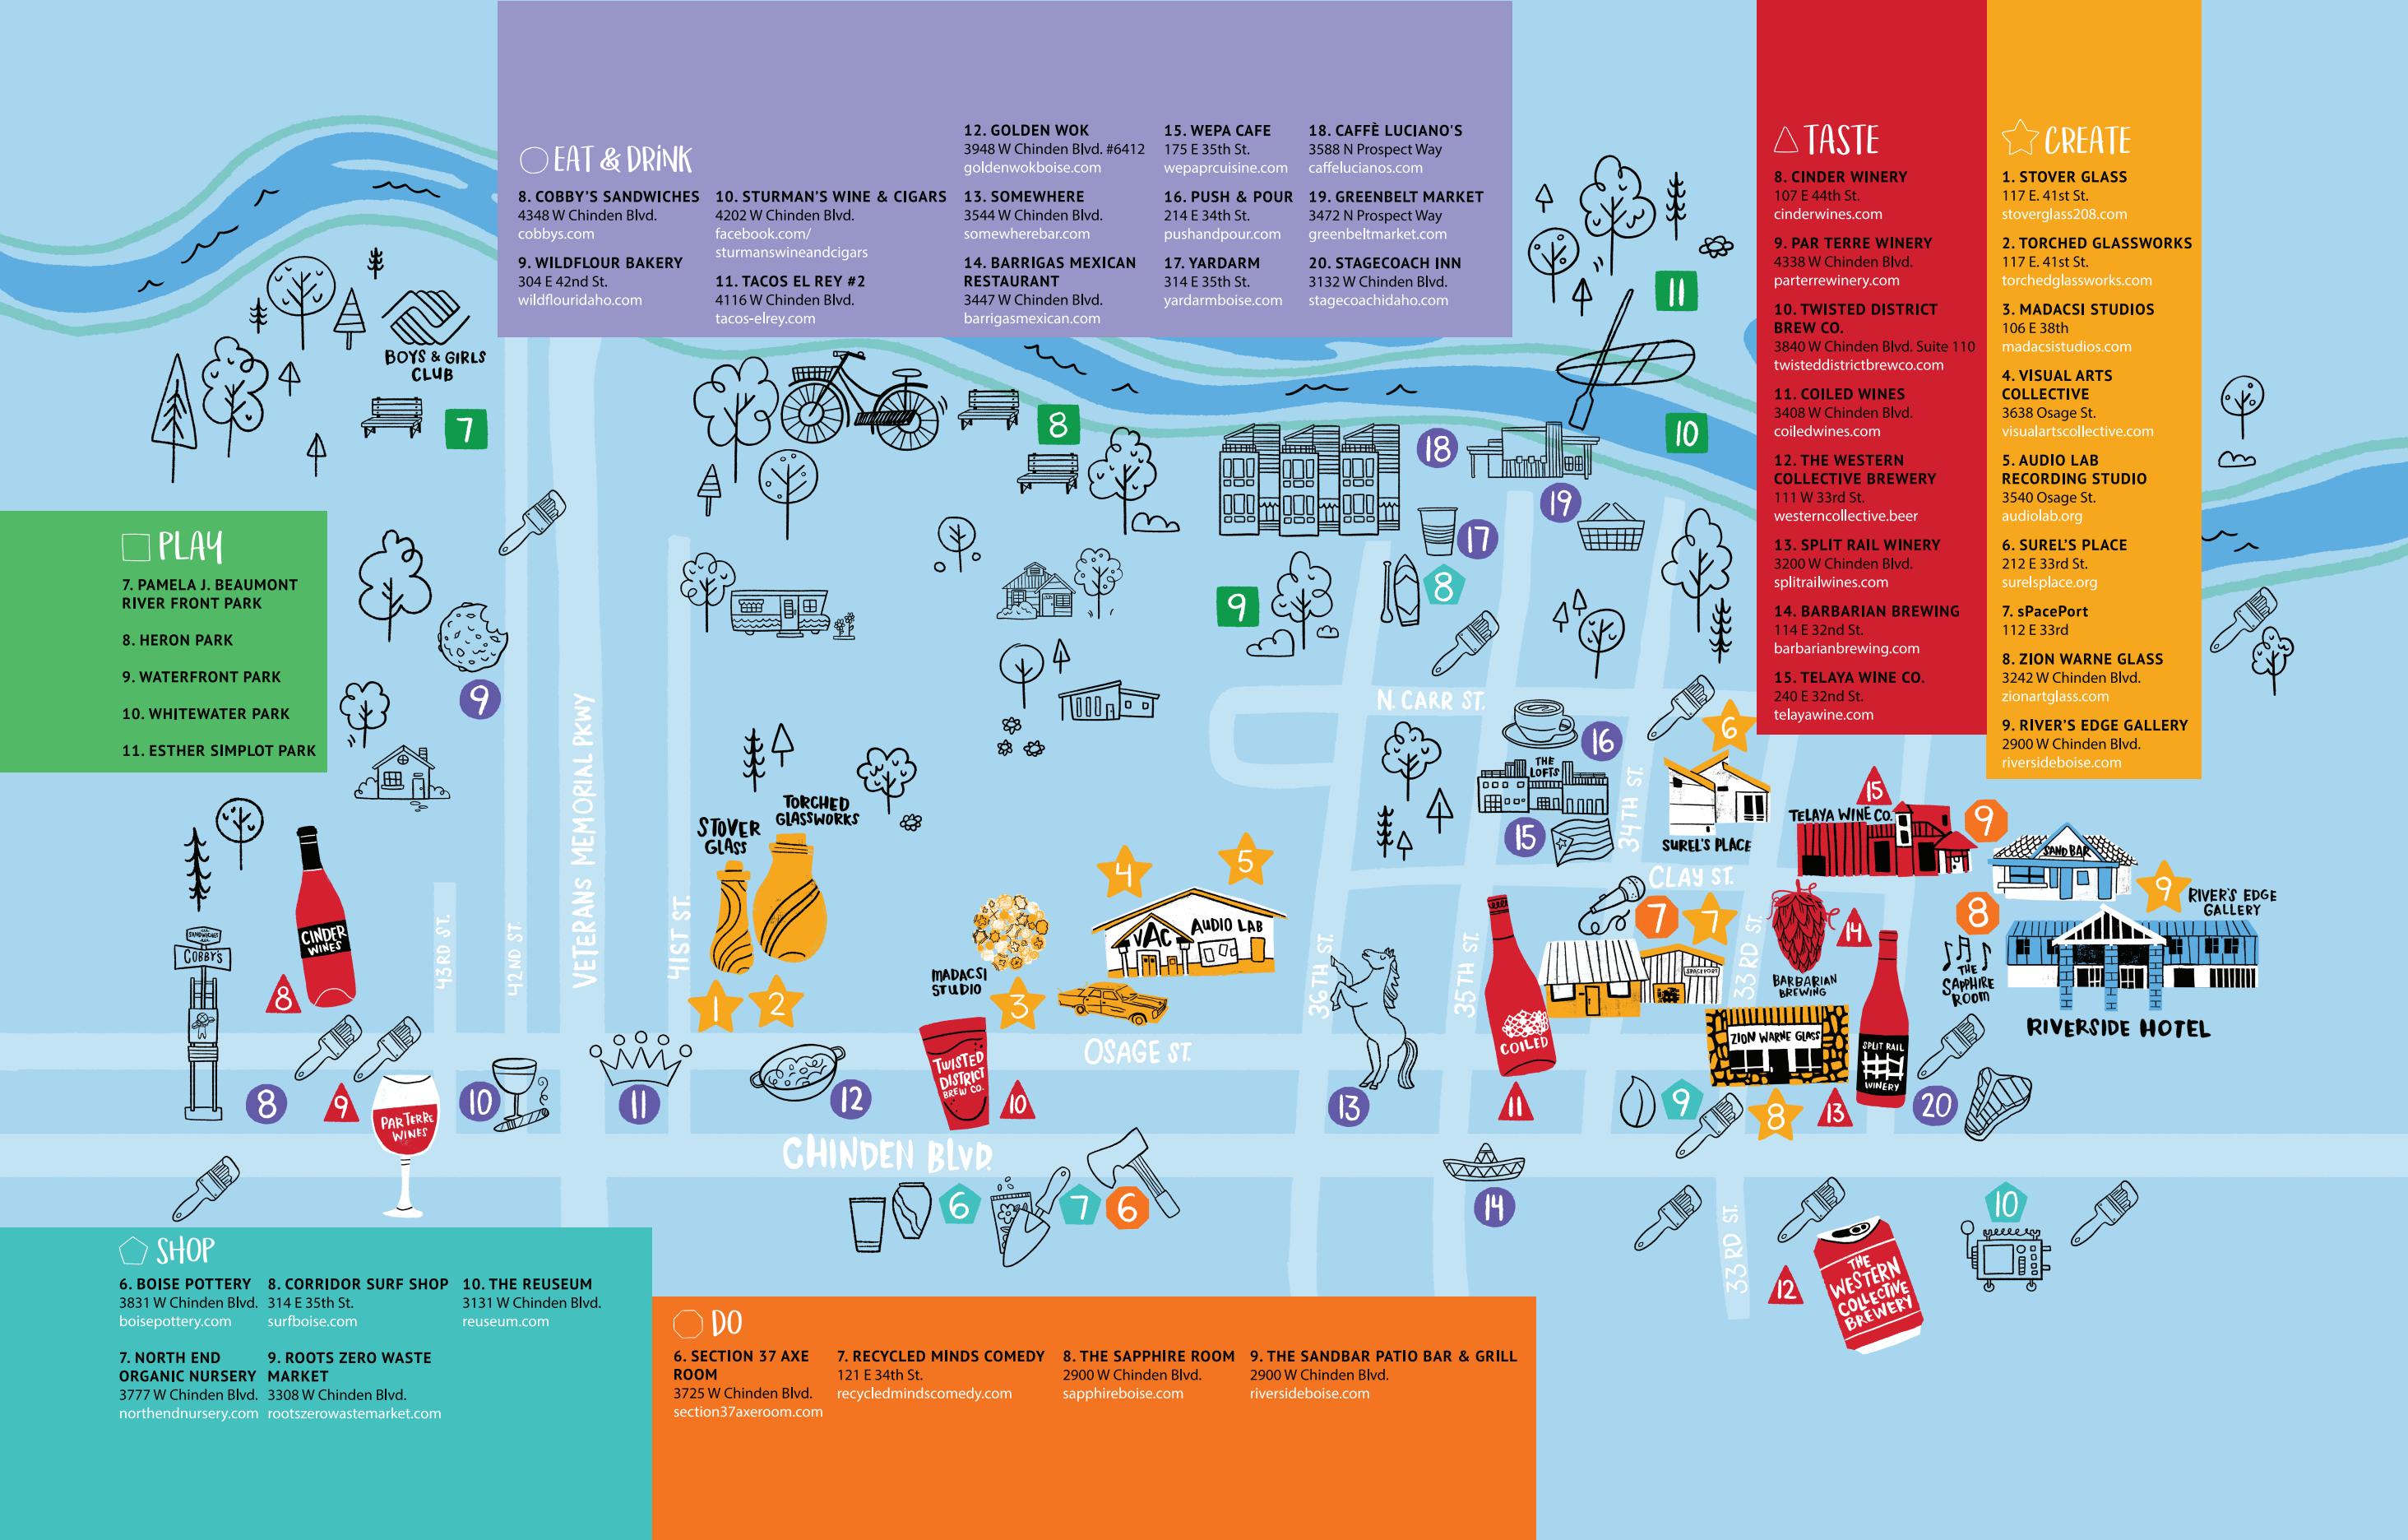

WELCOME TO GARDEN CITY

AN OASIS FROM ORDINARY

Welcome to **Garden City, Idaho**: a wonderful place to **play, live, work, and create**. Use this map to find your way around and explore everything Garden City has to offer.

○ DO

- BOISE BINGO**
5443 N Glenwood St.
facebook.com/BoiseBingo2
- REVOLUTION CONCERT HOUSE**
4983 N Glenwood St.
cttouringid.com
- ASANA CLIMBING GYM**
4977 N Glenwood St.
asanaclimbing.com
- WESTY'S GARDEN LANES**
5504 Alworth St.
westysgardenlanes.com
- THE POTTER'S CENTER**
110 Ellen St.
thepotterscenter.com

□ PLAY

- RIVERSIDE PARK
- RIVER POINTE PARK
- GARDEN CITY POLLINATOR HABITAT
- GARDEN CITY PUBLIC LIBRARY
- WESTMORELAND PARK
- MYSTIC COVE PARK

◇ SHOP

- THE MERQ**
9225 W Chinden Blvd.
themerq.com
- ASSISTANCE LEAGUE OF BOISE THRIFT STORE**
5825 N Glenwood St.
assistanceleague.org
- RICOCHE HOME CONSIGNMENT**
5777 N Glenwood St.
ricochetboise.com
- ECCLECTIC CURIO**
5111 N Glenwood St.
facebook.com/ecclecticcurio1
- QUALITY ART INC.**
200 E 52nd St.
qualityart.biz

 = BOISE RIVER GREENBELT
  = MURAL
  = ART BENCH

EAT & DRINK

- 8. COBBY'S SANDWICHES**
4348 W Chinden Blvd.
cobbys.com
- 9. WILDFLOUR BAKERY**
304 E 42nd St.
wildflouridaho.com
- 10. STURMAN'S WINE & CIGARS**
4202 W Chinden Blvd.
facebook.com/sturmanswineandcigars
- 11. TACOS EL REY #2**
4116 W Chinden Blvd.
tacos-elrey.com